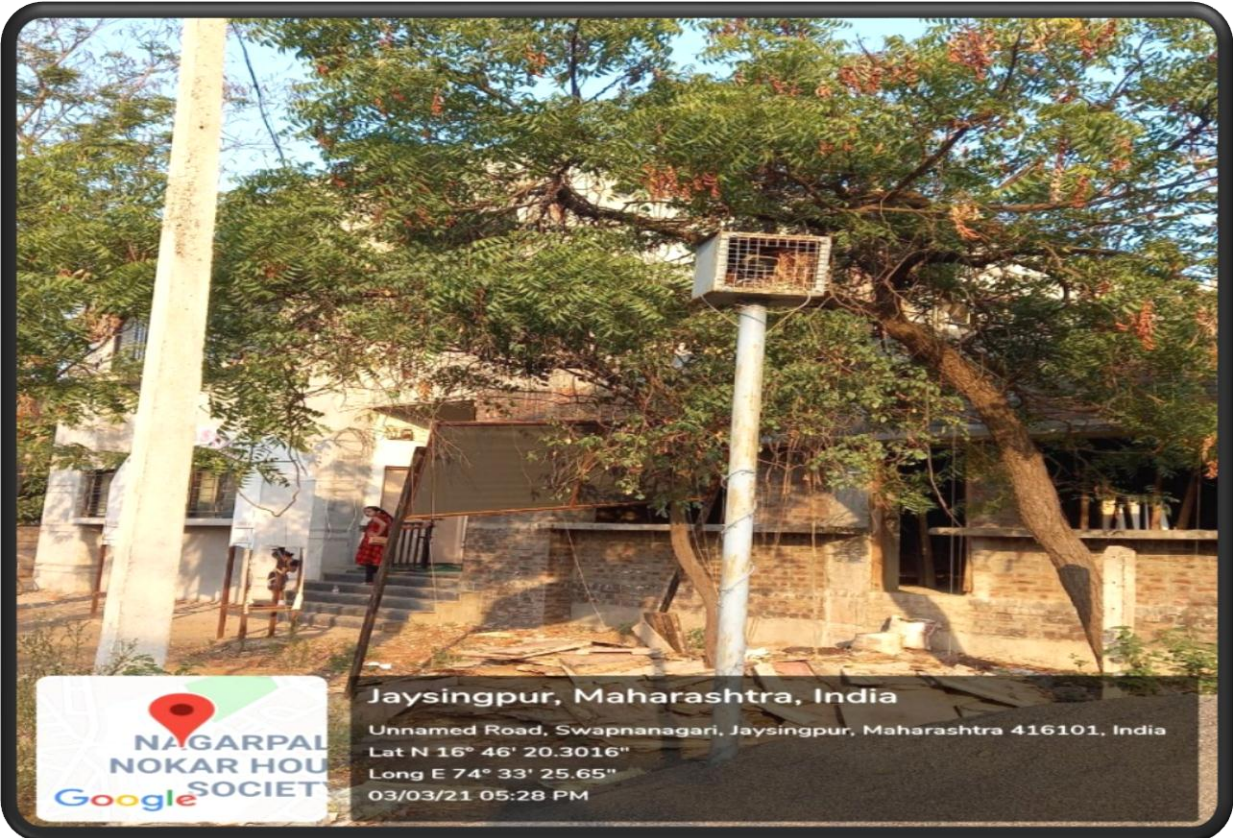

Jaysingpur, Maharashtra, India
Unnamed Road, Swapnanagari, Jaysingpur, Maharashtra 416101, India
Lat N 16° 46' 20.3016"
Long E 74° 33' 25.65"
03/03/21 05:28 PM