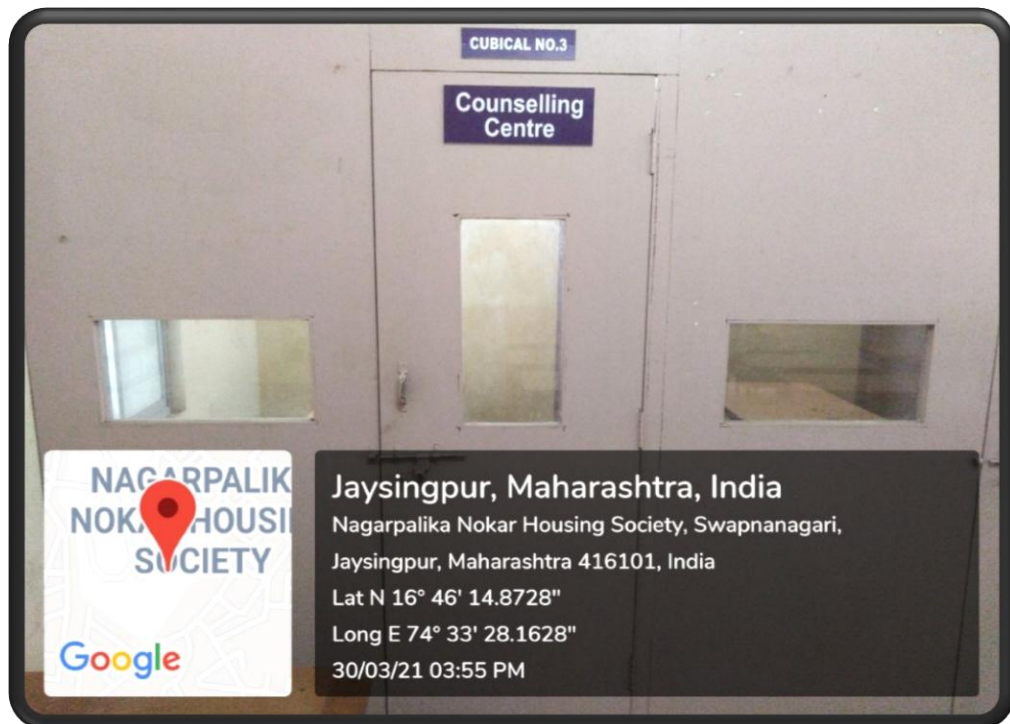

b) Counselling