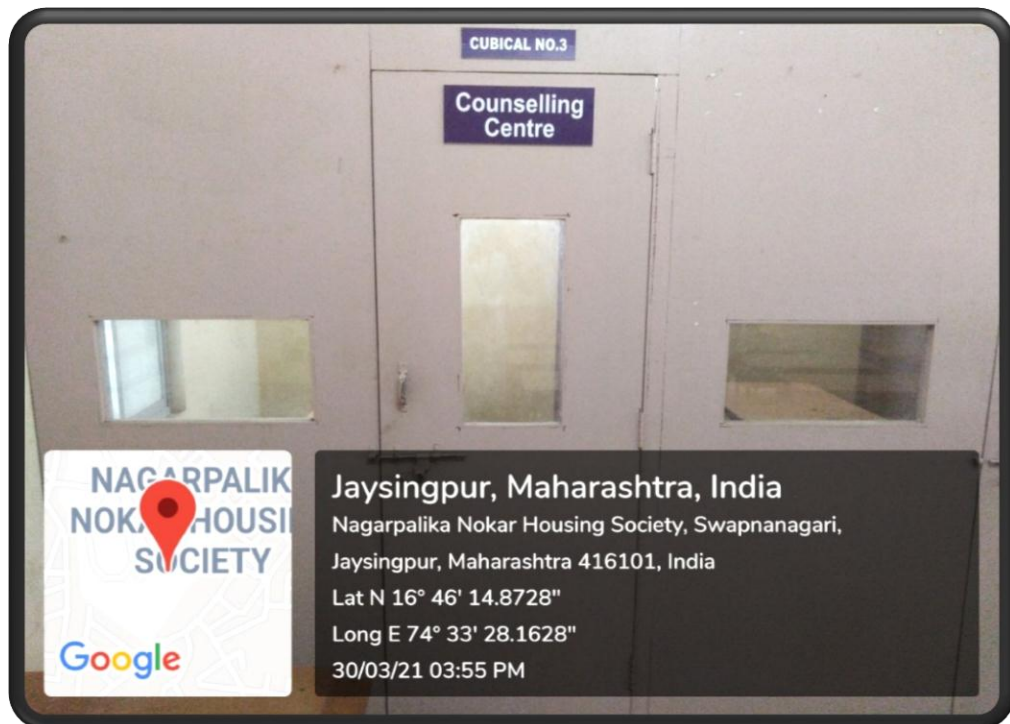

Specific facilities provided for women

a) Safety and security-

The security guard at college entry point is strictly warned for checking of I-cards of students.

b) Counselling

c) Common Rooms

d) Day care center for young children

College runs day care centre for young children of female faculty in collaboration with a English medium school run by mother institute.

e) Any other relevant information

The establishment of “Nirbhya Pathak” by Jaysingpur college which run in association with Police cell (dist- Kolhapur)