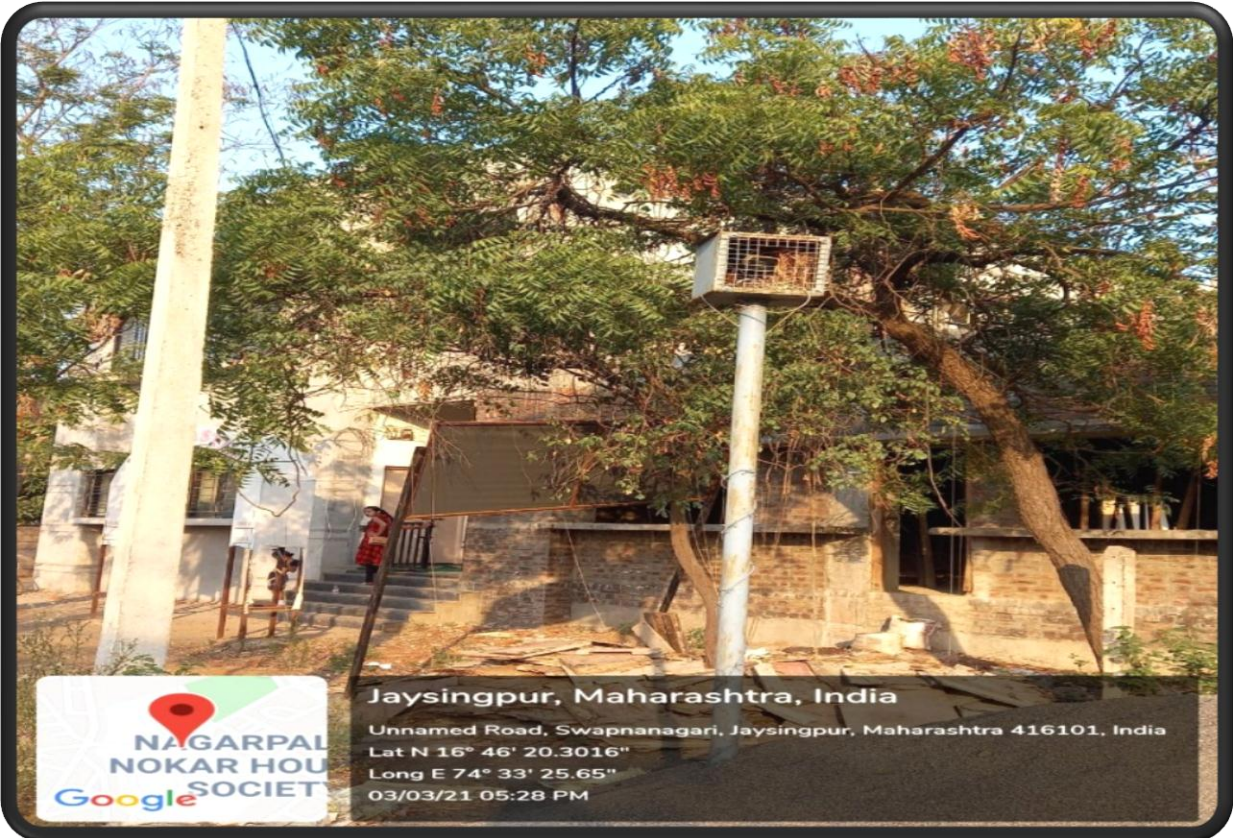

Jaysingpur, Maharashtra, India

Unnamed Road, Swapnanagari, Jaysingpur, Maharashtra 416101, India
Lat N 16° 46' 20.3016"
Long E 74° 33' 25.65"
03/03/21 05:28 PM