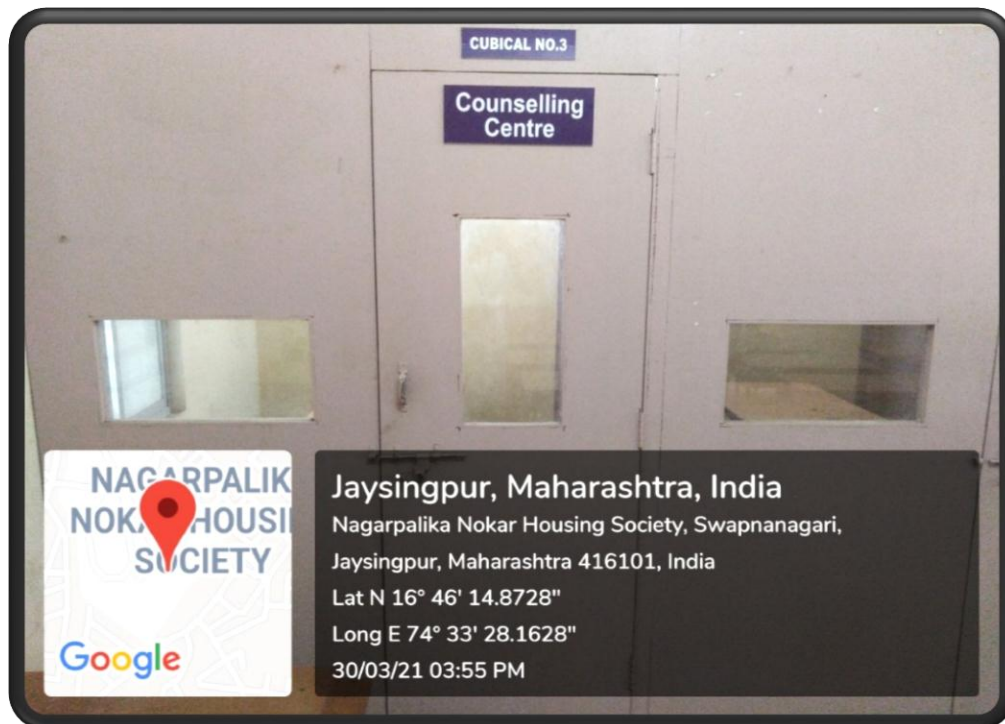

# Specific facilities provided for women

## a) Safety and security-

The security guard at college entry point is strictly warned for checking of I-cards of students.

### c) Common Rooms

d) Any other relevant information

The establishment of “Nirbhya Pathak” by Jaysingpur college which run in association with Police cell (dist- Kolhapur). Anti ragging committee display board