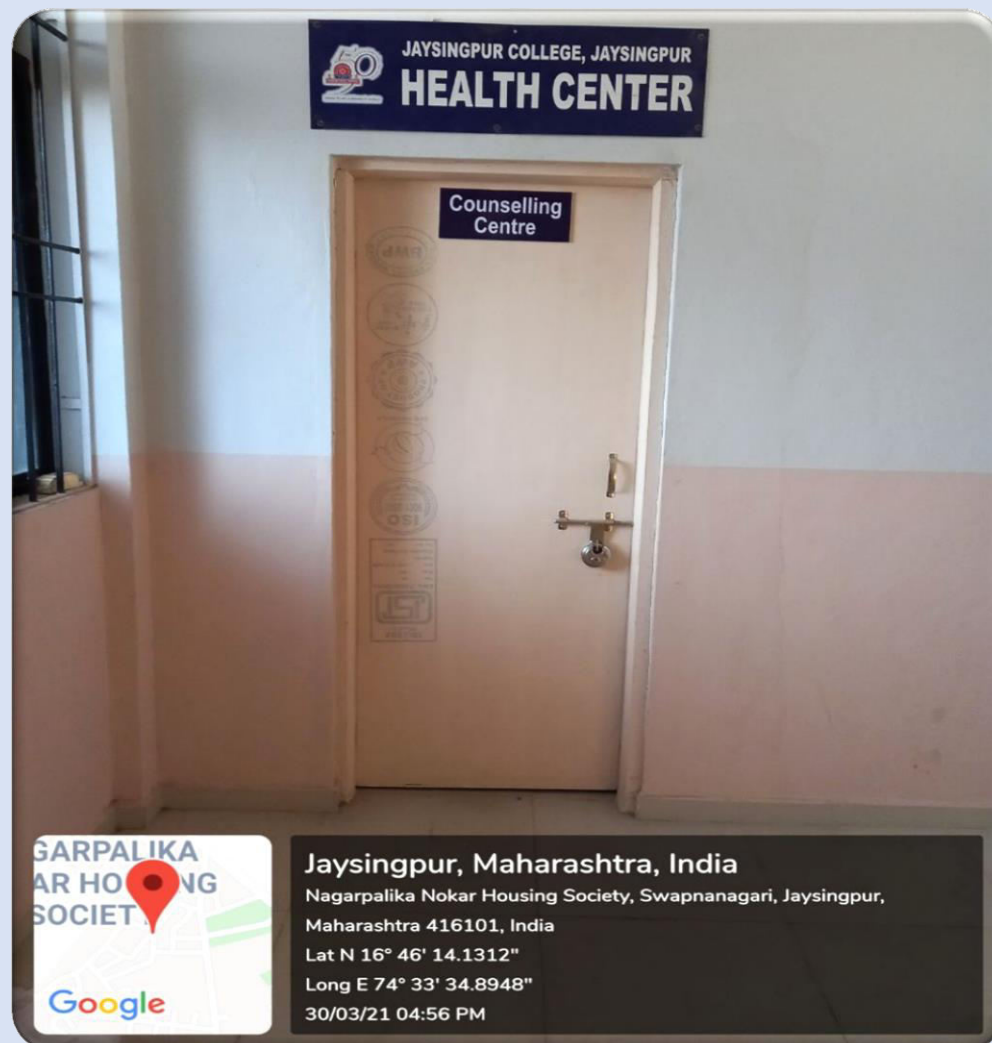

Specific facilities provided for
women

(2022-23)

- a) Safety and security-
- b) Counseling
- c) Common Rooms
- d) Any other relevant information
- e) CCTV surveillance

a) Safety and security-

b) Counselling

c) Common Rooms

GPS Map Camera

Jaysingpur, Maharashtra, India

Shop No 3 Clg Road, Apte Colony, Jaysingpur, Maharashtra 416101, India

Lat 16.770234°

Long 74.557336°

06/11/22 09:53 AM

Google

d) Any other relevant information

The establishment of “Nirbhya Pathak” by Jaysingpur college which run in association with Police cell (dist- Kolhapur). Anti-ragging committee display board

e) The college is equipped with CCTV camera and it is continuously surveillance to maintain women safety.