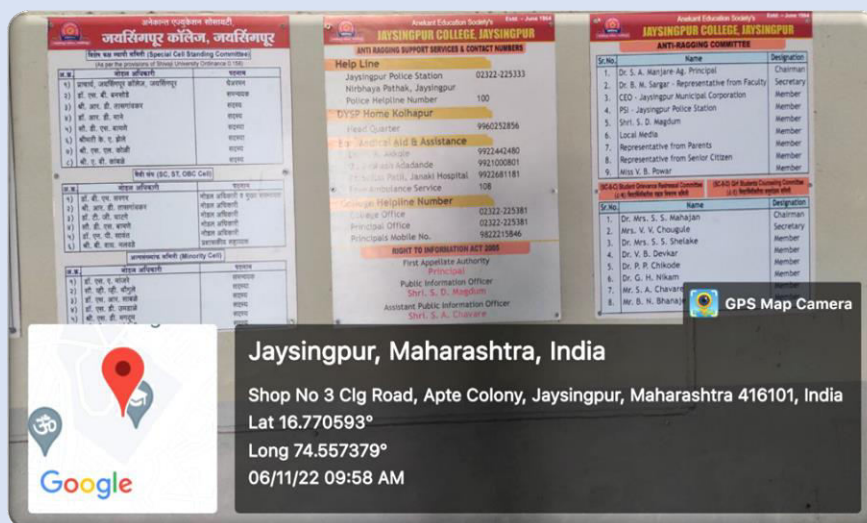

d) Any other relevant information

The establishment of “Nirbhya Pathak” by Jaysingpur college which run in association with Police cell (dist- Kolhapur). Anti-ragging committee display board