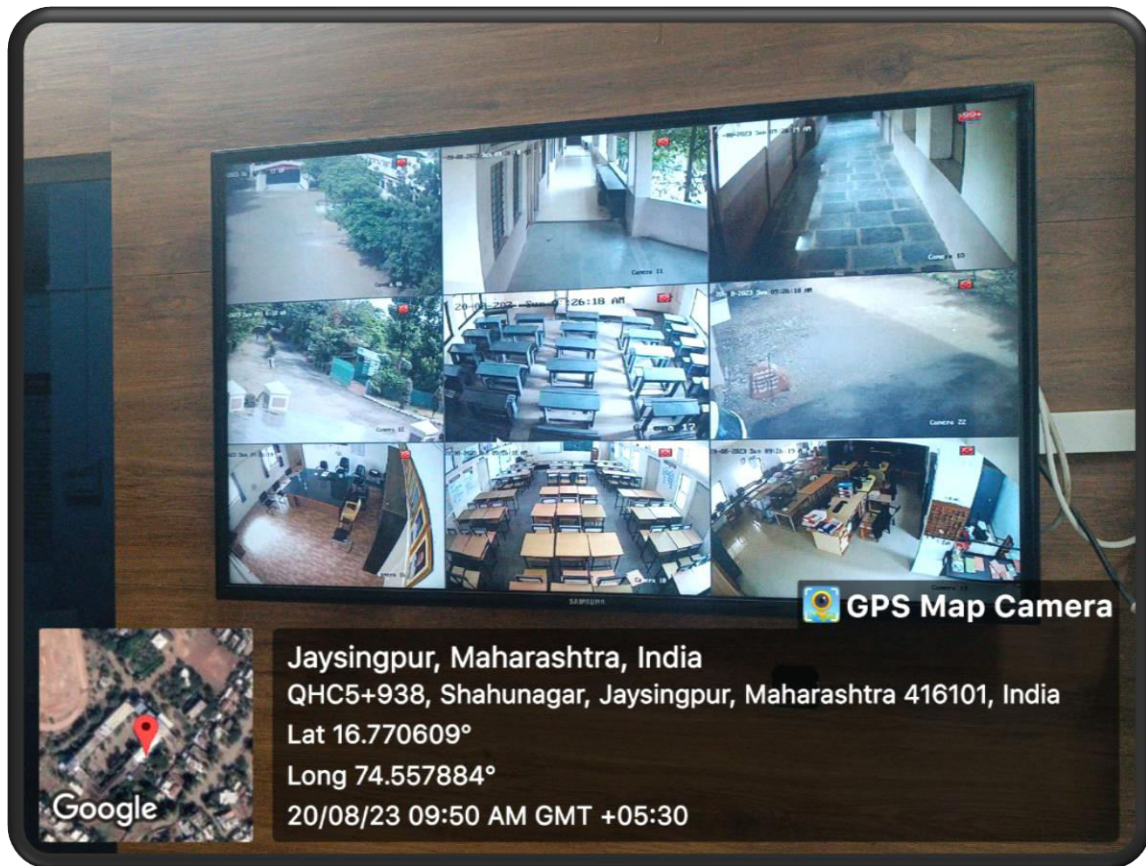

b) Counselling

c) Common Rooms

d) Awareness sign boards

 **GPS Map Camera**

Jaysingpur, Maharashtra, India
QHC4+6MP, Apte Colony, Jaysingpur, Maharashtra 416101, India
Lat 16.770283°
Long 74.557075°
20/08/23 10:07 AM GMT +05:30

e) Any other relevant information

The establishment of “Nirbhya Pathak” by Jaysingpur college which run in association with Police cell (dist-Kolhapur)

f) The college is equipped with CCTV camera and it is continuously surveillance to maintain women safety.