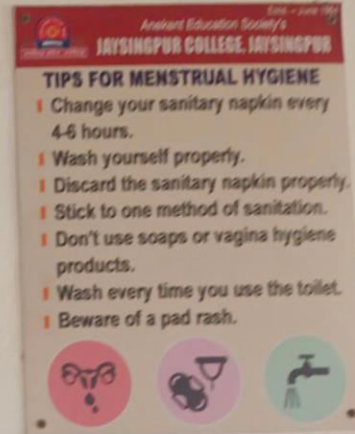

d) Awareness sign boards

GPS Map Camera